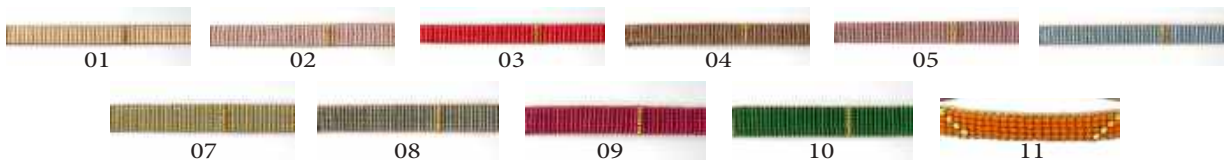

PASHA

Style code: FD
Retail Price: €39.95
Wholesale Price: €13.78

TATE

Style code: FE
Retail Price: €54.95
Wholesale Price: €18.95

EMPIRE

Style code: FF
Retail Price: €42.95
Wholesale Price: €14.81

WILL

Style code: DF
Retail Price: €64.95
Wholesale Price: €25.98

CAP MESH

Style code: DG
Retail Price: €129.95
Wholesale Price: €51.98

GOLD BAMBOO

Style code: DH
Retail Price: €49.95
Wholesale Price: €17.22

GOLD FRINGE

Style code: DI01
Retail Price: €39.95
Wholesale Price: €13.78

SILVER FRINGE

Style code: DI02
Retail Price: €39.95
Wholesale Price: €13.78

ROSE FRINGE

Style code: DI03
Retail Price: €39.95
Wholesale Price: €13.78

BEE

Style code: AH
Retail Price: €49.95
Wholesale Price: €17.22
Available in all colour stones