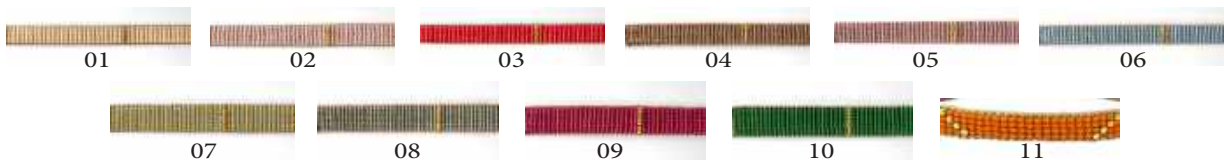

PASHA

Style code: FD
Retail Price: €39.95
Wholesale Price: €13.78